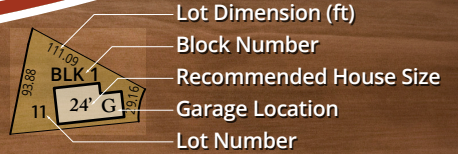

LEGEND

- ★ Street Light
- ⊕ Hydrant
- ⌘ Pedestal
- ▼ Communication Vault
- ⌚ Transformer
- ✉ Mailbox
- ☆ High Visibility Lot
- ▬▬▬ Step Down Wood Fence
- Single Family Lot

Note: This plan is conceptual only. The location of all future roads, block lines and trees are subject to revision at the time of subdivision. *Details are subject to change.* For more information on land use, please contact the City of Spruce Grove.