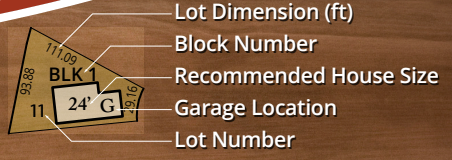

LEGEND

- ★ Street Light
- ⊕ Hydrant
- ▲ Pedestal
- ▼ Communication Vault
- T Transformer
- ✉ Mailbox
- ☆ High Visibility Lot
- Step Down Wood Fence
- Wood Screen Fence
- Single Family Lot

LiveTonewood.com